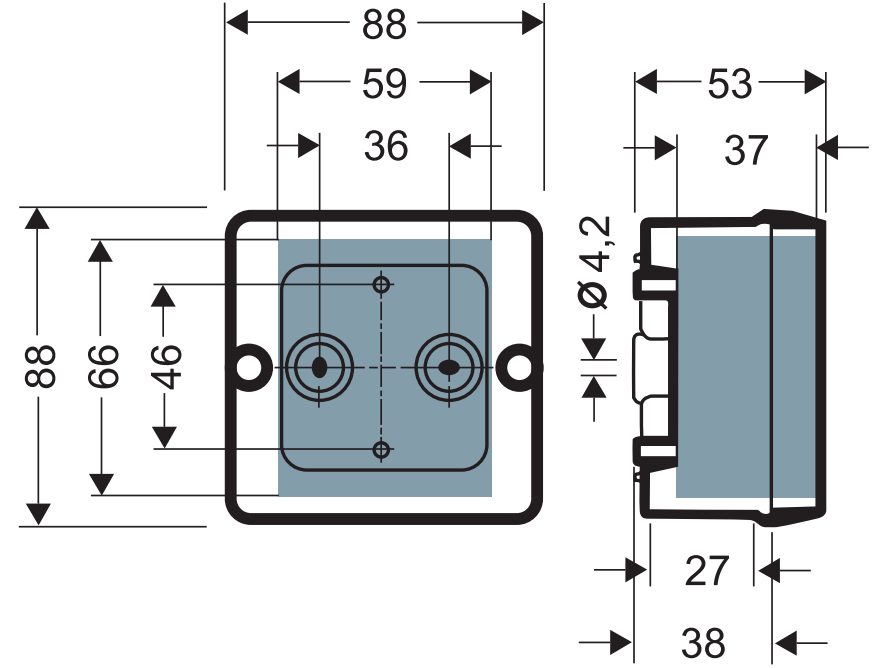

CE IP65

All dimensions are in mm

Manufacture by :  
**JAINSON CABINET ACCESSORIES**

Title : Junction Box	Drawing Date : 10/06/2015
Size : 88mm x 88mm x 53mm	Colour Shed : RAL-7035
CAT No. : ET 9020	Material : P. S.
Brand Name : Elettro	Drawing No.: ET9020/9025

\*2.5mm OD Gasketing Neoprine Material.