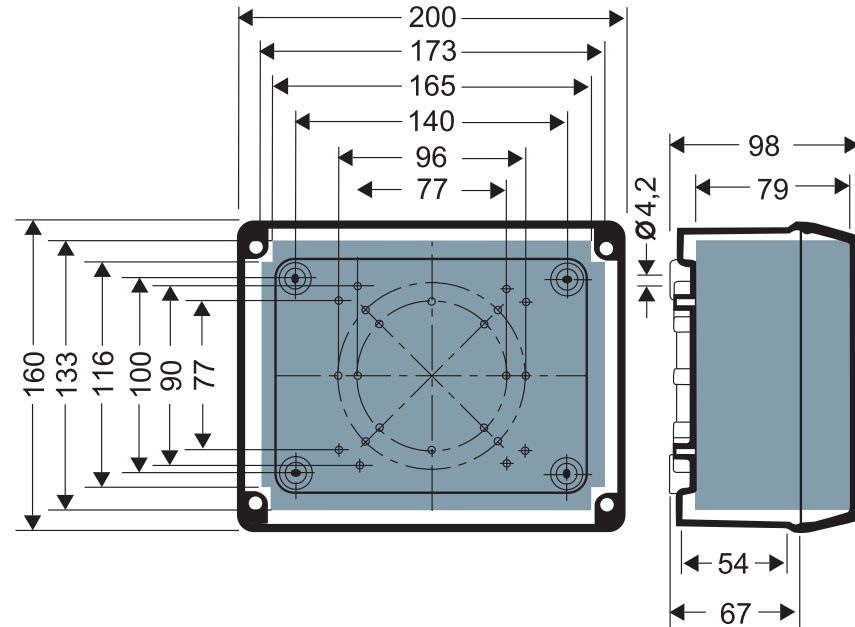

CE IP65

All dimensions are in mm

Manufacture by :  
**JAINSON CABINET ACCESSORIES**

Title : Junction Box	Drawing Date : 10/06/2015
Size : 200mm x 160mm x 98mm	Colour Shed : RAL-7035
CAT No. : ET 9250	Material : P. S.
Brand Name : Elettro	Drawing No.: ET9250/9255

\*2.5mm OD Gasketing Neoprine Material.