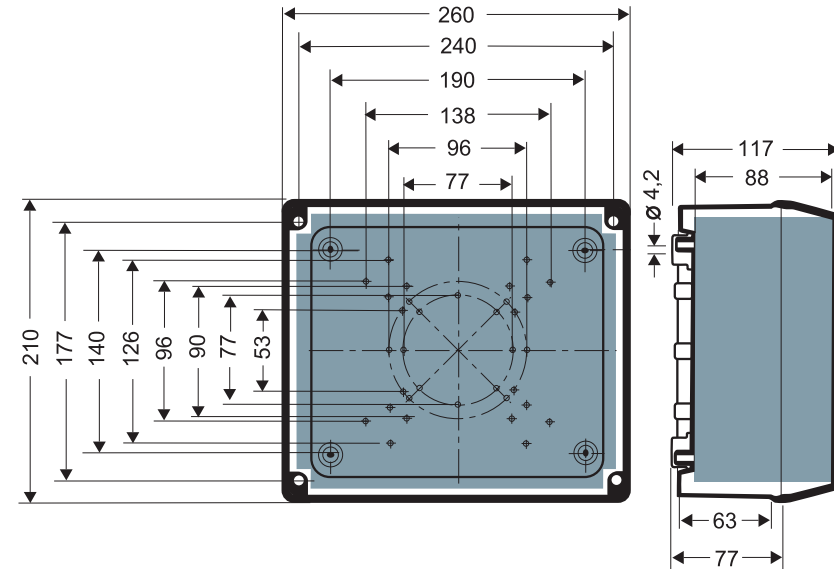

CE IP65

BHARAT
TRADING CORPORATION

All dimensions are in mm

Manufacture by :
JAINSON CABINET ACCESSORIES

Title : Junction Box

Drawing Date : 10/06/2015

Size : 260mm x 210mm x 117mm

Colour Shed : RAL-7035

CAT No. : ET 9350

Material : P. S.

Brand Name : Elettro

Drawing No.: ET9350/9355

*2.5mm OD Gasketing Neoprine Material.