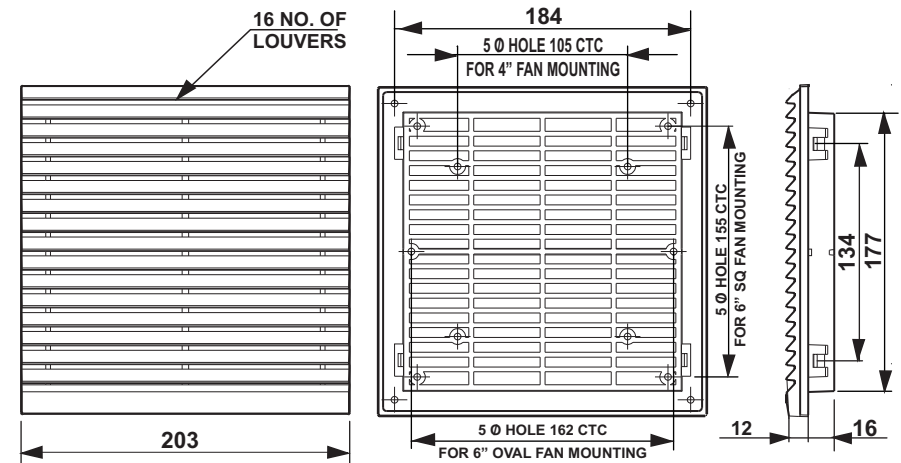

CE IP 54

All dimensions are in mm

Manufacture by :  
**JAINSON CABINET ACCESSORIES**

Title : Air-Vent	Drawing Date : 23/06/2015
Size : 203mm x 203mm Snap Fit	Colour Shed : RAL-7032 & 7035
CAT No. : JSAV - 04	Material : ABS
Brand Name : Elettro	Drawing No.: JSAV - 04 / 203