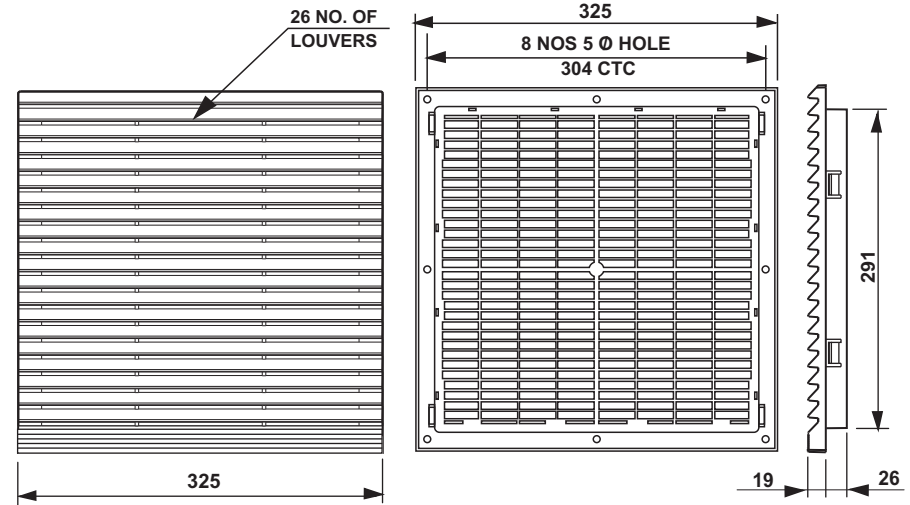

CE IP 54

All dimensions are in mm

Manufacture by :
JAINSON CABINET ACCESSORIES

Title : Air-Vent

Drawing Date : 23/06/2015

Size : 325mm x 325mm Snap Fit

Colour Shed : RAL-7032 & 7035

CAT No. : JSAV - 09

Material : ABS

Brand Name : Elettro

Drawing No.: JSAV - 09 / 325