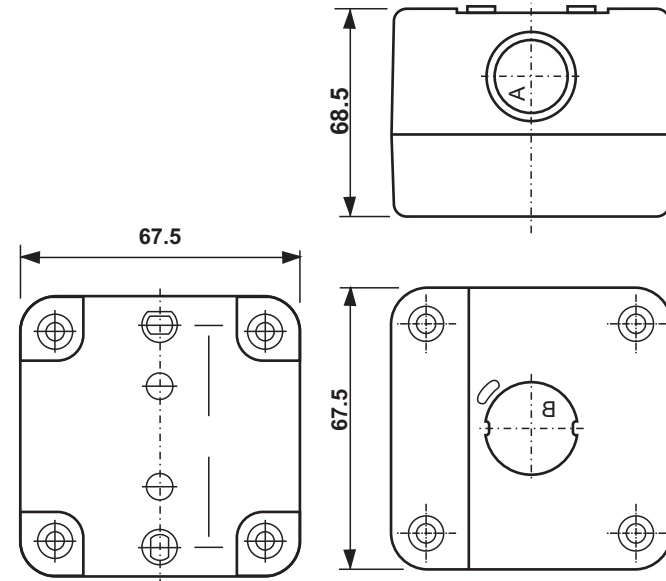

CE IP64

BHARAT
TRADING CORPORATION

All dimensions are in mm

Manufacture by :
JAINSON CABINET ACCESSORIES

Title : Push Button Station

Drawing Date : 23/06/2015

Size : 67.5mm x 67.5mm x 68.5mm

Colour Shed : T - White, B - Black

CAT No. : JSPB - 01

Material : ABS

Brand Name : Elettro

Drawing No.: JSPB - 01 / 67